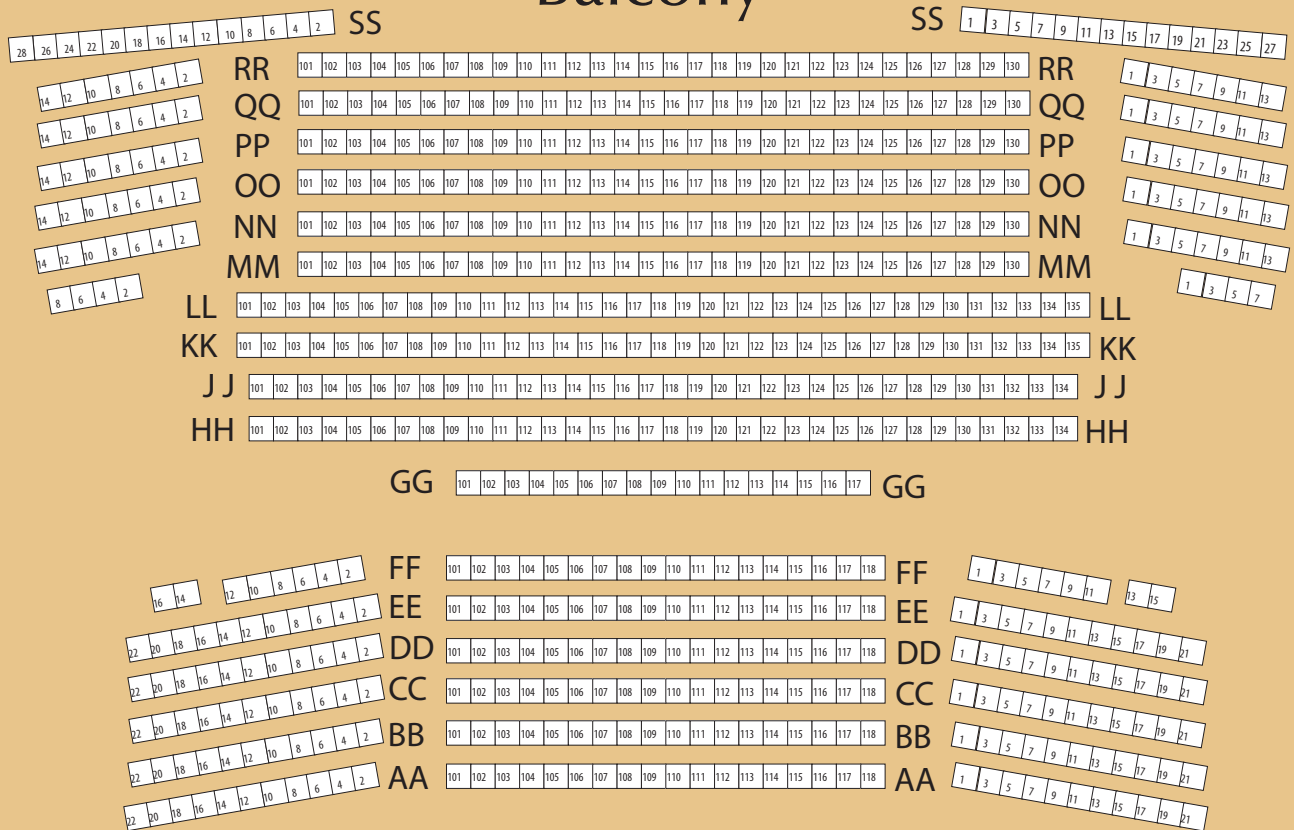

Fox Performing Arts Center

3801 Mission Inn Avenue, Riverside, CA 92501

Mezzanine and Balcony Seating

Balcony

Mezzanine